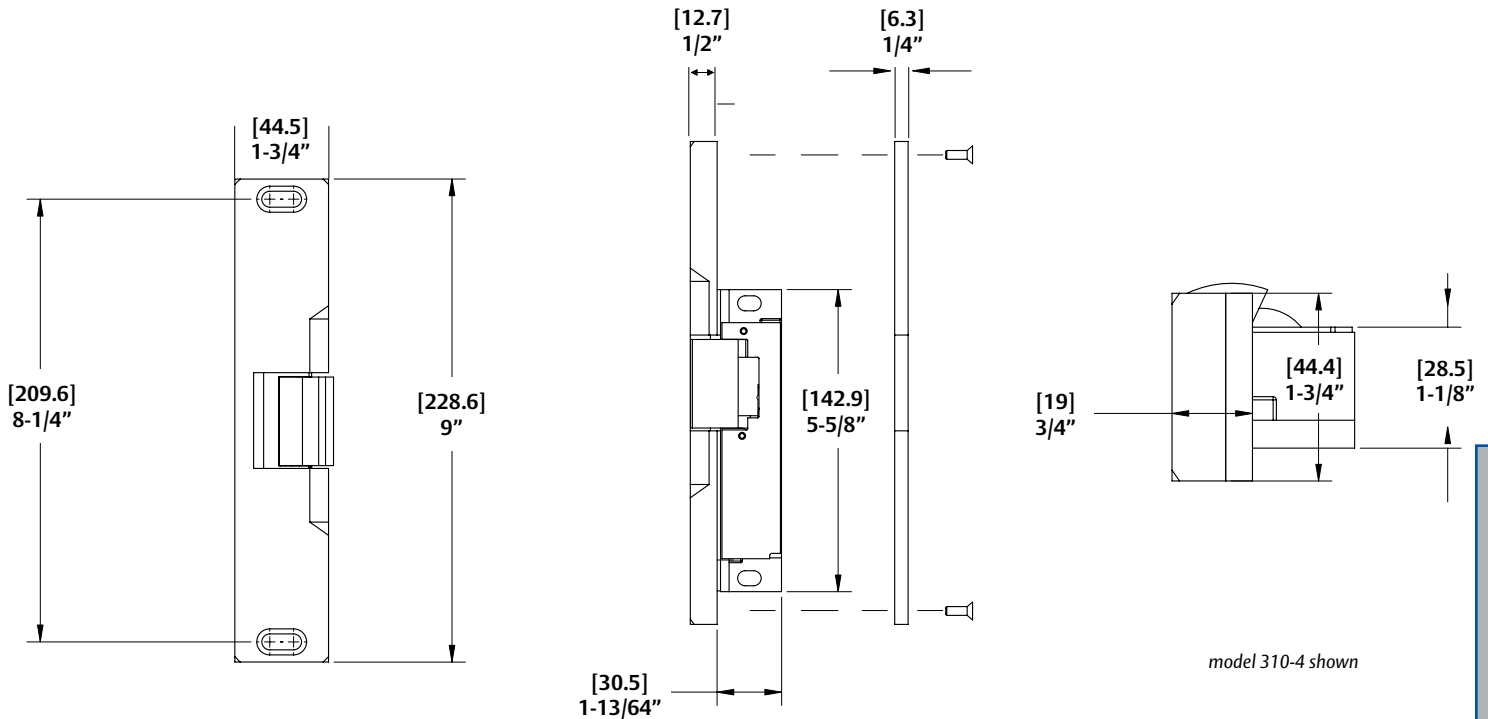

Industrial grade electric strikes for use with rim exit devices

fire rated

UL 1034
burglary listed

grade 1

These heavy duty electric strikes offer amazing versatility. Both the 310-4 and 310-4S come with a standard 3/4" thick faceplate, suitable for metal frames. For aluminum frames, an integrated shim quickly unscrews to create a 1/2" faceplate.

Applications

310-4

For up to 3/4" pullman style latchbolts on single doors

- PK keeper standard

310-4S

For squarebolt style latchbolts like

- Corbin Russwin® ED4200S, ED5200S and ED5200SA SecureBolt™
- Yale® 7150(F), 7250, 7270M(F) Squarebolt® Exit Devices
- SK keeper standard

FOLGER ADAM®
ASSA ABLOY

310-4

Electrical

- .51 Amps @ 12VDC continuous duty
- .25 Amps @ 24VDC continuous duty

Standard Features

- Tamper resistant, heavy-duty construction
- Constructed entirely of stainless steel for strength and corrosion resistance
- Static strength 1,500 lbs.
- Dynamic strength 70 ft-lbs.
- Endurance rating 500,000 cycles
- Integrated shim for quick customization of faceplate thickness (3/4" to 1/2")
- Integrated ramps to better accommodate deadlatches
- Set screws for horizontal lockdown
- In-frame horizontal adjustability
- Wider faceplate (1-3/4") for greater versatility
- Non-handed
- Fail Secure (standard)
- Plug-in connector
- Five year limited warranty